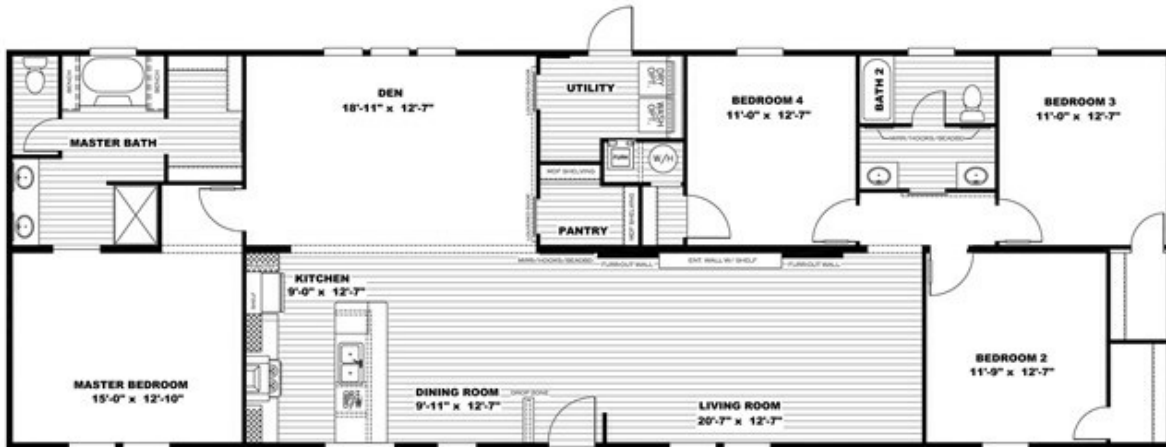

THE BREEZE II

THE BREEZE II

Model number: 29SSP28764AH

4 beds • 2 baths • 2128 sq.ft. • 28' width • 76' depth

Our home building facilities invest in continuous product and process improvements. Plans, dimensions, features, materials, specifications and availability are subject to change without notice or obligation. Renderings and floor plans are representative likenesses of our homes and may differ from the actual homes. We invite you to tour a Home Center near you and inspect the highest value in quality housing available or call (910) 270-4457 to speak with a Home Consultant. Copyright 2017, CMH. All rights reserved.