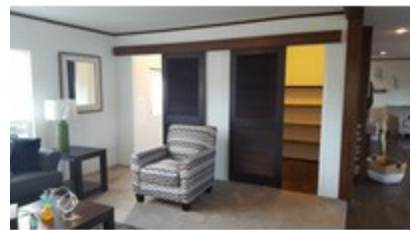

THE BREEZE II

THE BREEZE II

Model number: 29SSP28764AH

4 beds • 2 baths • 2128 sq.ft. • 28' width • 76' depth

Our home building facilities invest in continuous product and process improvements. Plans, dimensions, features, materials, specifications and availability are subject to change without notice or obligation. Renderings and floor plans are representative likenesses of our homes and may differ from the actual homes. We invite you to tour a Home Center near you and inspect the highest value in quality housing available or call (910) 270-4457 to speak with a Home Consultant. Copyright 2017, CMH. All rights reserved.