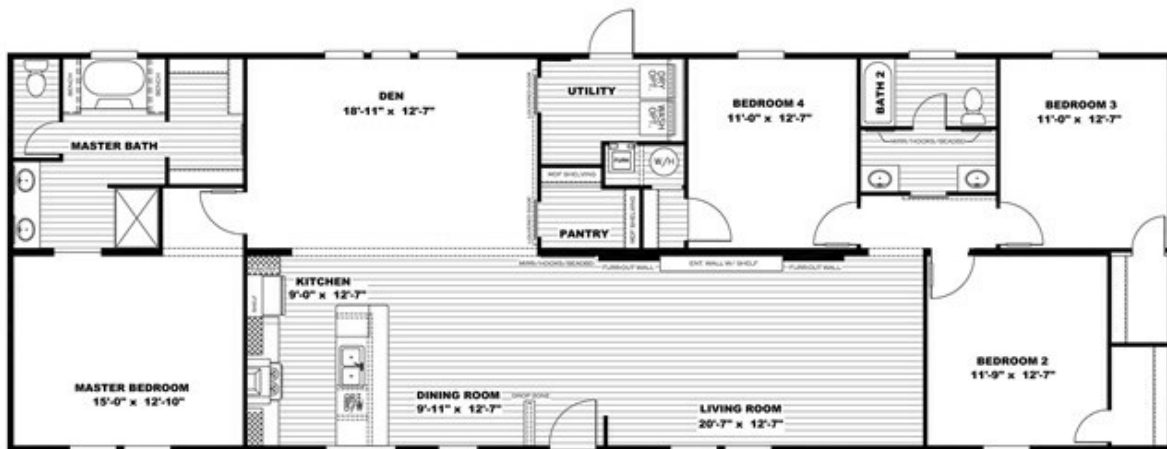

THE BREEZE II Floor plan number: OHC025256NCAB
4 beds • 2 baths • 2128 sq.ft. • 28' width • 76' depth

Our home building facilities invest in continuous product and process improvements. Plans, dimensions, features, materials, specifications and availability are subject to change without notice or obligation. Renderings and floor plans are representative likenesses of our homes and may differ from the actual homes. We invite you to tour a Home Center near you and inspect the highest value in quality housing available or call (910) 270-4457 to speak with a Home Consultant. Copyright 2017, CMH. All rights reserved.