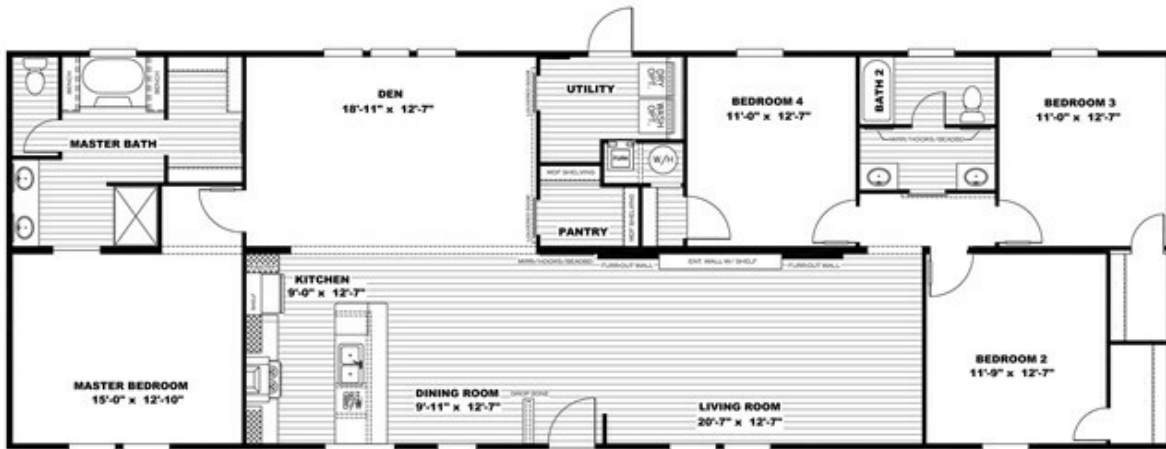

THE BREEZE II Floor plan number: OHC026099NCAB
4 beds • 2 baths • 2128 sq.ft. • 28' width • 76' depth

Our home building facilities invest in continuous product and process improvements. Plans, dimensions, features, materials, specifications and availability are subject to change without notice or obligation. Renderings and floor plans are representative likenesses of our homes and may differ from the actual homes. We invite you to tour a Home Center near you and inspect the highest value in quality housing available or call (910) 270-4457 to speak with a Home Consultant. Copyright 2017, CMH. All rights reserved.